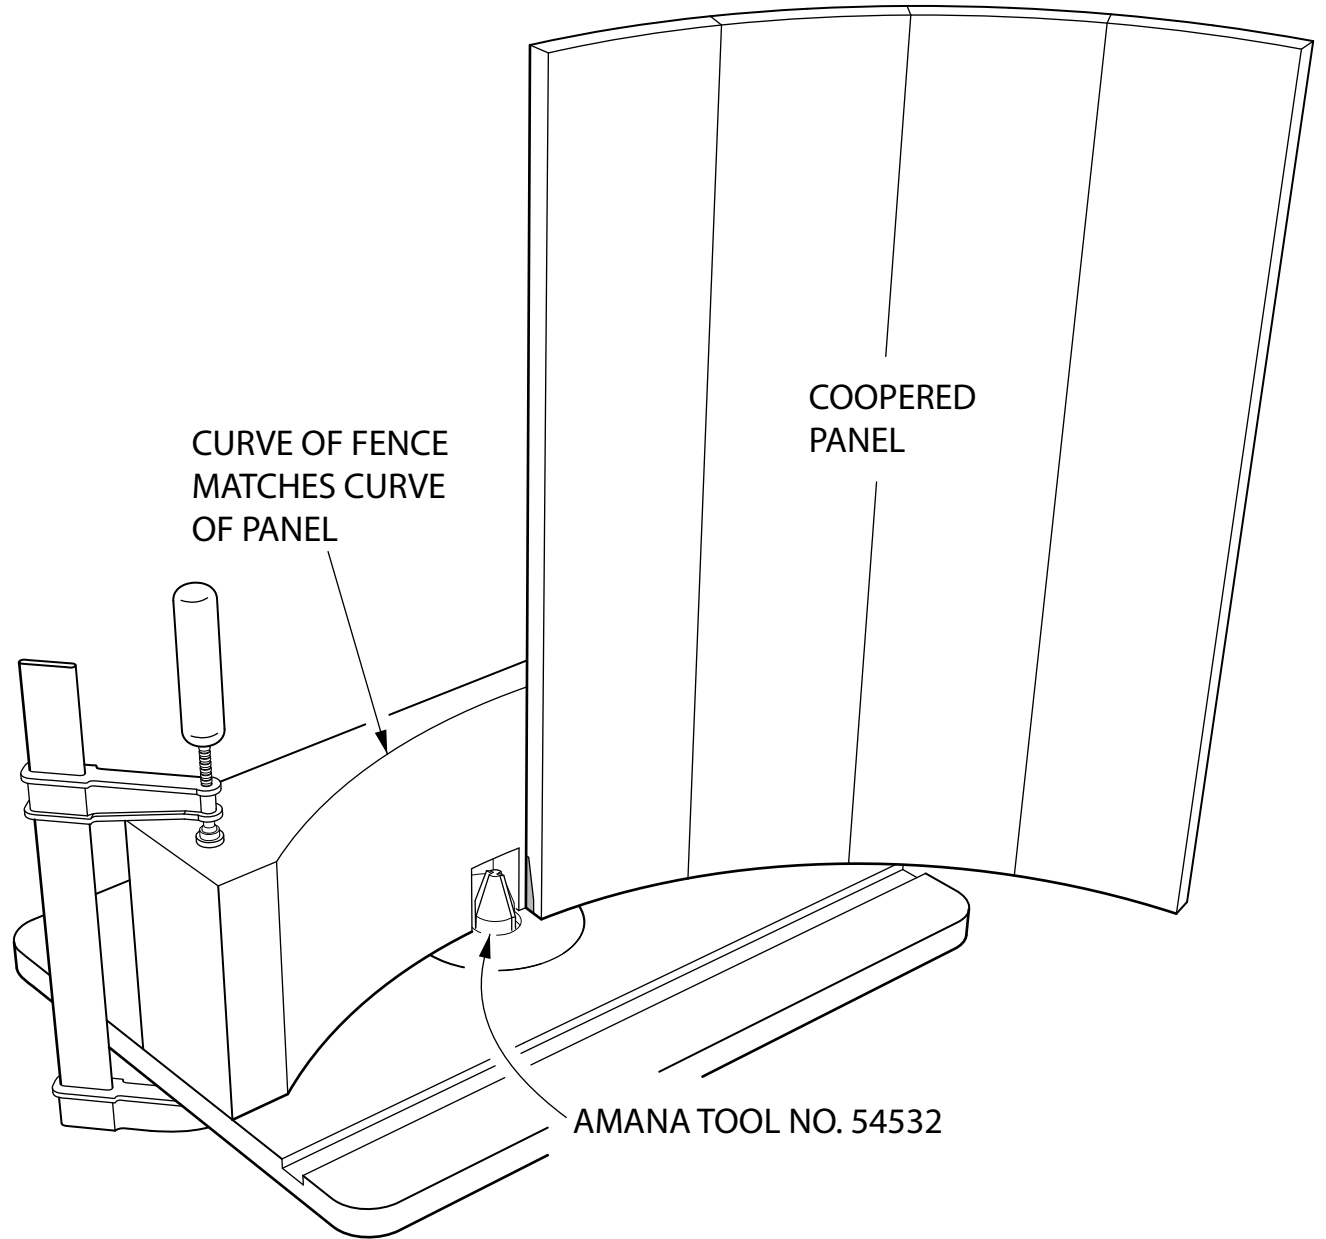

AMANA TOOL NO. 54532

SHAPE END GRAIN USING CURVED FENCE.